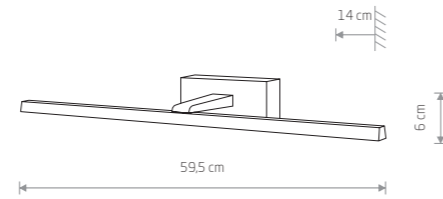

VAN GOGH LED M 9350

VAN GOGH LED L 9174

VAN GOGH LED S

Painted aluminum, plastic PC

9346 9348 9351

VAN GOGH LED M

Painted aluminum, plastic PC

9347 9350 9352

VAN GOGH LED L

Painted aluminum, plastic PC

9176 9175 9174

Item No.	Power	Colour temp.	Luminous flux	Beam angle	Colour Rendering Index (CRI)	Input	Safety type	Power factor	Ingress protection	Lifetime
9346	9W LED	3000K	370 lm	120°	≥ 80	~220-230 V, 50/60 Hz	⊕	>0,5	IP44	30000h
9348	9W LED	3000K	430 lm	120°	≥ 80	~220-230 V, 50/60 Hz	⊕	>0,5	IP44	30000h
9351	9W LED	3000K	290 lm	120°	≥ 80	~220-230 V, 50/60 Hz	⊕	>0,5	IP44	30000h
9347	13W LED	3000K	490 lm	120°	≥ 80	~220-230 V, 50/60 Hz	⊕	>0,5	IP44	30000h
9350	13W LED	3000K	640 lm	120°	≥ 80	~220-230 V, 50/60 Hz	⊕	>0,5	IP44	30000h
9352	13W LED	3000K	430 lm	120°	≥ 80	~220-230 V, 50/60 Hz	⊕	>0,5	IP44	30000h
9176	18W LED	3000K	800 lm	120°	≥ 80	~220-230 V, 50/60 Hz	⊕	>0,5	IP44	30000h
9175	18W LED	3000K	940 lm	120°	≥ 80	~220-230 V, 50/60 Hz	⊕	>0,5	IP44	30000h
9174	18W LED	3000K	650 lm	120°	≥ 80	~220-230 V, 50/60 Hz	⊕	>0,5	IP44	30000h