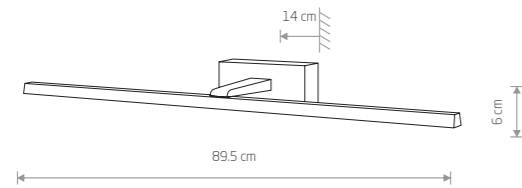

VAN GOGH LED M 9350

VAN GOGH LED L 9174

VAN GOGH LED S

Painted aluminum, plastic PC

9346 9348 9351

VAN GOGH LED M

Painted aluminum, plastic PC

9347 9350 9352

VAN GOGH LED L

Painted aluminum, plastic PC

9176 9175 9174

Item No.	Power	Colour temp.	Luminous flux	Beam angle	Colour Rendering Index (CRI)	Input	Safety type	Power factor	Ingress protection	Lifetime
9346	9W LED	3000K	370 lm	120°	≥ 80	~220-230 V, 50/60 Hz	⊕	>0,5	IP44	30000h
9348	9W LED	3000K	430 lm	120°	≥ 80	~220-230 V, 50/60 Hz	⊕	>0,5	IP44	30000h
9351	9W LED	3000K	290 lm	120°	≥ 80	~220-230 V, 50/60 Hz	⊕	>0,5	IP44	30000h
9347	13W LED	3000K	490 lm	120°	≥ 80	~220-230 V, 50/60 Hz	⊕	>0,5	IP44	30000h
9350	13W LED	3000K	640 lm	120°	≥ 80	~220-230 V, 50/60 Hz	⊕	>0,5	IP44	30000h
9352	13W LED	3000K	430 lm	120°	≥ 80	~220-230 V, 50/60 Hz	⊕	>0,5	IP44	30000h
9176	18W LED	3000K	800 lm	120°	≥ 80	~220-230 V, 50/60 Hz	⊕	>0,5	IP44	30000h
9175	18W LED	3000K	940 lm	120°	≥ 80	~220-230 V, 50/60 Hz	⊕	>0,5	IP44	30000h
9174	18W LED	3000K	650 lm	120°	≥ 80	~220-230 V, 50/60 Hz	⊕	>0,5	IP44	30000h