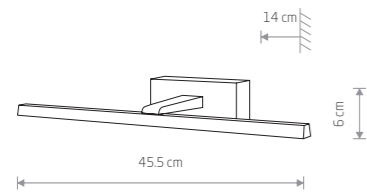

VAN GOGH LED L 9174

VAN GOGH LED S

Painted aluminum, plastic PC

9346 9348 9351